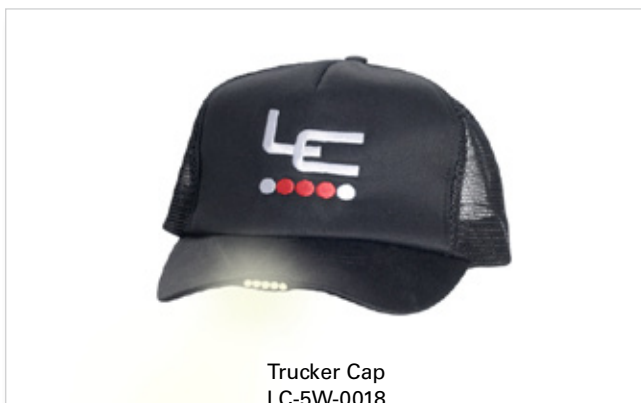

Safety Cap Orange
LC-R2-0007

Safety Cap Kingblue
LC-R2-0002

Safety Cap Camouflage
LC-R2-0006

LED-CAPS™ MODELS

CASTRO (5x front LED + 2x batteries inclusive)

Castro black
LC-5W-20012

Castro Camouflage
LC-5W-20013

NEW MODELS

Runner Pocket Cap
LC-5W-0025

Runner Pocket Safety Cap
LC-R2-0010

Runner Cap
LC-5W-0021

Sun Visor
LC-5W-0019

Trucker Cap
LC-5W-0018

Woolen Cap
LC-5W-0022

NEW MODELS