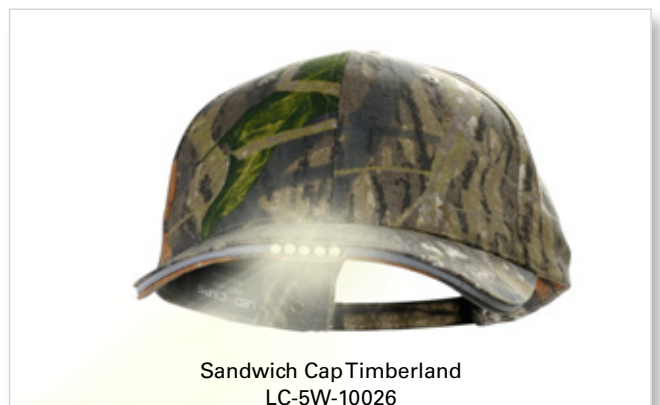

LED-CAPS™ MODELS

SANDWICH (5x front LED + 2x batteries inclusive)

Sandwich Cap black
LC-5W-10007

Sandwich Cap Navy blue
LC-5W-10011

Sandwich Cap Orange
LC-5W-10015

Sandwich Cap olive green
LC-5W-10008

Sandwich Cap Camouflage
LC-5W-10009

Sandwich Cap Timberland
LC-5W-10026

LED-CAPS™ MODELS

SAFETY (5x front LED + 2x red rear LED + 2x batteries inclusive)

**+ 2 batteries
EXTRA**

Safety Cap Black
LC-R2-0001

2 LED-lights at rear + brass buckle closure