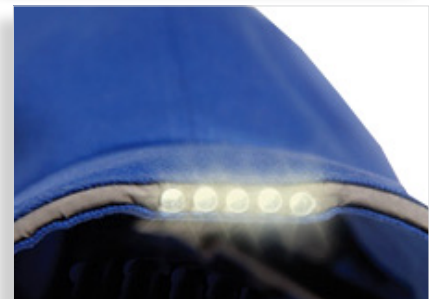

Extra Light = Extra Security
Get to know the latest inventions in history!

SWISS LUMEN **LED...CAPS™**
LED...HELMETS
LED...EXTRAS

CAP FEATURES

- Soft Crown
- 100% Cotton, hand wash only
- 6 Panel Cap
- 6 same color grommets
- Same color sweatband
- Adjustable closure with brass comfort buckle
- Different colors available
- Special Pantone colors are available with order of 250 Caps
- Many different models
 - a) Classic Cap b) Sandwich Cap c) Safety Cap d) Castro Cap
 - e) Trucker Cap f) Sun visor g) Runner Cap h) Winter Cap
 - i) Woolen Cap j) Bump Cap h) Runner Pocket Cap

LED FEATURES

- 5 white light in front
- 3 red and 2 white light in front
- 5 white light in front and 2 red lights in back
- Different light functions
- 2 CR2032 batteries in a preformed hidden case with on/off switch (included), Hidden light control under visor
- more than 20 hours of continuous use
- LED lifetime 60,000-100,000 hours
- LED brightness 55,000-68000 MCD
- Water resistant

THE LED-CAPS™ IN ACTION

- See and be seen!
- Perfect anytime the need for safety and better visibility is required
- Ideal for kids and adults of all ages to be used in and outdoors
- Used in sports such as cycling, running, skating, skiing, snowboarding, fishing, horse riding and sailing etc. to improve safety and visibility
- LED-CAPS are great for all outdoor activities such as camping, climbing & hunting etc.
- Ideal for kids to use to and from school for fun and safety
- Great for walking in traffic and around the streets at night
- Practical for all trades people and outdoor workers, such as road workers, plumbers, electricians, roofing, mechanics, to name a few
- Useful for all roadside situations such as changing a tyre and mechanical adjustments
- LED-Caps has an unlimited number of practical uses
- LED-CAPS are becoming the fastest selling hats, caps and helmets in Europe, Australia and the USA