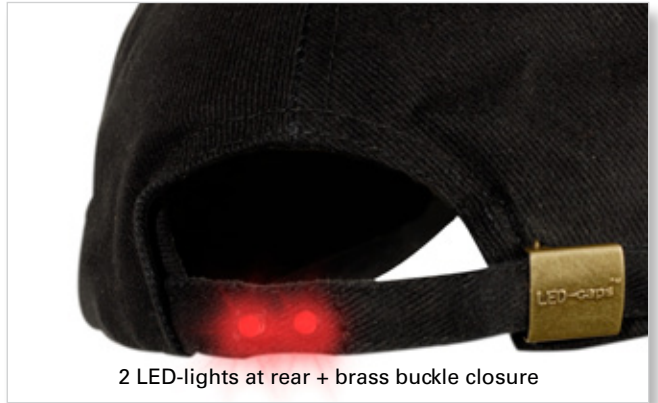

LED-CAPS™ MODELS

CLASSIC (available with 5x white LEDs or 2x white + 3x red LEDs in front, 2x batteries inclusive)

THE ADVANTAGE OF RED LEDS IN FRONT:

- Red LED's don't reflect of the console.
It gives the captain an unimpaired view while piloting his boat or ship
- Red leds do no disturb fish
- They also do not disturb worms which makes collecting them at night easier.

Sandwich Cap Timberland
LC-5W-10026

LED-CAPS™ MODELS

SAFETY (5x front LED + 2x red rear LED + 2x batteries inclusive)

**+ 2 batteries
EXTRA**

Safety Cap Black
LC-R2-0001

2 LED-lights at rear + brass buckle closure