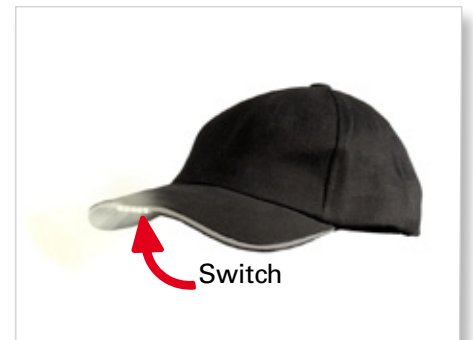

1. **4** Your LED-Cap is now ready for use and from now on
   „See more and be seen better!“